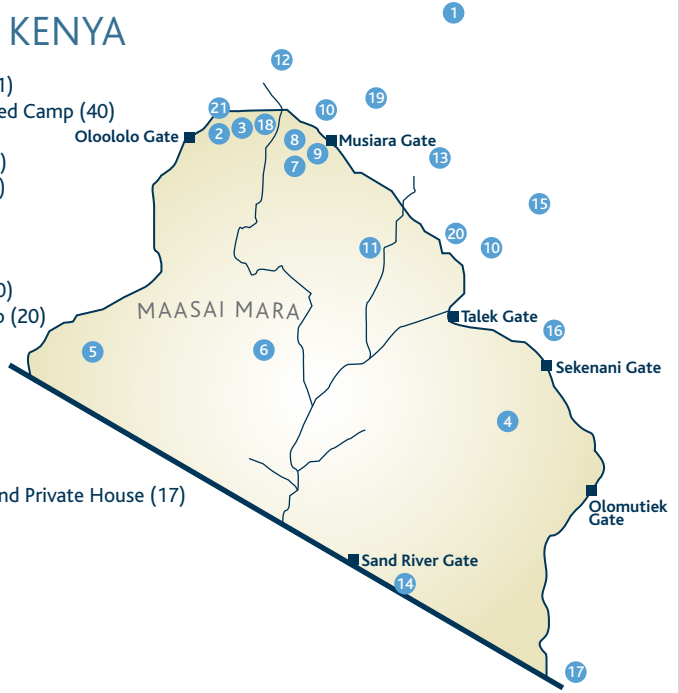

## EAST AFRICA

East Africa is the site of Mount Kilimanjaro and Mount Kenya, the two tallest peaks in Africa. It also includes the world's second largest freshwater lake Lake Victoria, and the world's second deepest lake Lake Tanganyika.

# DRAGONFLY AFRICA

# MAASAI MARA - KENYA

- 1 Fairmont Mara Safari Club (51)
- 2 &beyond Kichwa Tembo Tented Camp (40)
- 3 &beyond Bateleur Camp (18)
- 4 Sarova Mara Game Camp (73)
- 5 Mara Serena Safari Lodge (75)
- 6 Ashnil Mara Camp (40)
- 7 Main Governors' Camp (37)
- 8 Little Governors' Camp (17)
- 9 Governors' Il Moran Camp (10)
- 10 Exploreams Mara Rianta Camp (20)
- 11 Mara Bush Camp (17)
- 12 Karen Blixen Camp (22)
- 13 Mahali Mzuri (12)
- 14 Sand River Masai Mara (19)
- 15 Olare Mara Kempinski (12)
- 16 Mara Bushtops (12)
- 17 Cottars 1920's Safari Camp and Private House (17)
- 18 Sanctuary Olonana (14)
- 19 OffBeat Mara Camp (6)
- 20 Kicheche Mara Camp (8)
- 21 Angama Mara (30)

# THE MIGRATION PATTERN