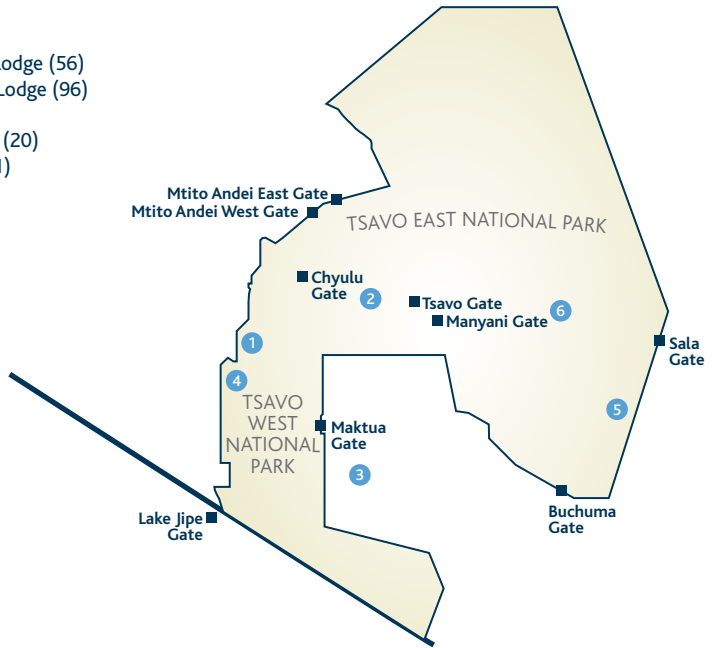

# THE MIGRATION PATTERN

# AMBOSELI NATIONAL PARK - KENYA

- 1 Amboseli Serena Safari Lodge (92)
- 2 Tortilis Camp (17)
- 3 Satao Elerai Camp (17)
- 4 Ol Tukai Lodge (80)

# THE SERENGETI NATIONAL PARK - TANZANIA

- 1 Singita Sasakwa Lodge (10)
- 2 Singita Faru Faru Lodge (9)
- 3 Singita Sabora Tented Camp (9)
- 4 Singita Serengeti House (4)
- 5 Four Seasons Safari Lodge Serengeti (76)
- 6 Kirawira Camp (25)
- 7 Mbuzi Mawe Tented Camp (16)
- 8 Serengeti Serena Safari Lodge (69)
- 9 Sanctuary Kusini Camp (12)
- 10 Serengeti Migration Camp (20)
- 11 Serengeti Bushtops (12)
- 12 Ndotu Safari Lodge (34)
- 13 &Beyond Grumeti Serengeti Tented Camp (10)

# TSAVO NATIONAL PARK - KENYA

- 1 Finch Hattons (19)
- 2 Kilaguni Serena Safari Lodge (56)
- 3 Sarova Salt Lick Game Lodge (96)
- 4 Voyager Ziwani (25)
- 5 Satao Camp Tsavo East (20)
- 6 Galdessa Tsavo East (11)